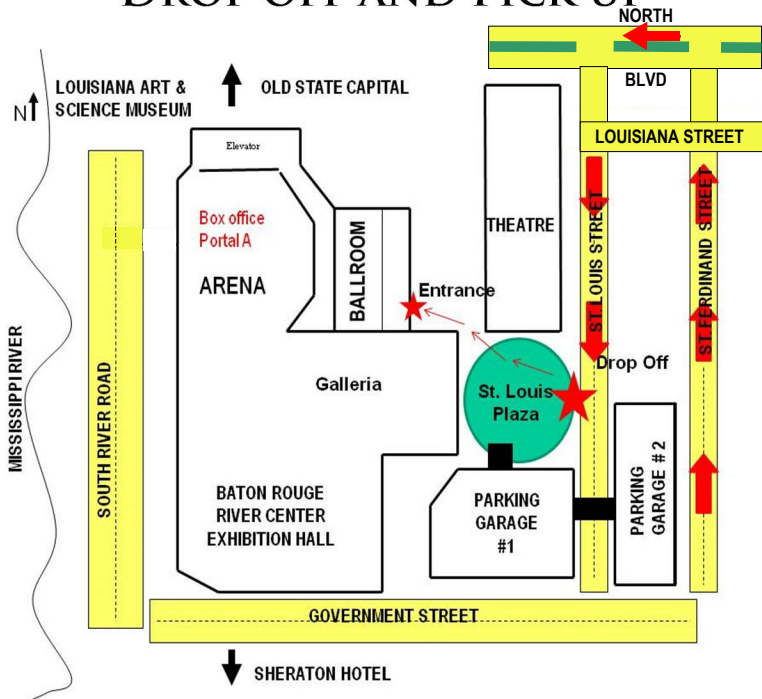

THE BATON ROUGE SENIOR COTILLION DROP OFF AND PICK UP

PICK UP TIMES

FRESHMEN 10:00 P.M.

SOPHOMORES 10:15 P.M.

JUNIORS AND SENIORS 10:30 P.M.